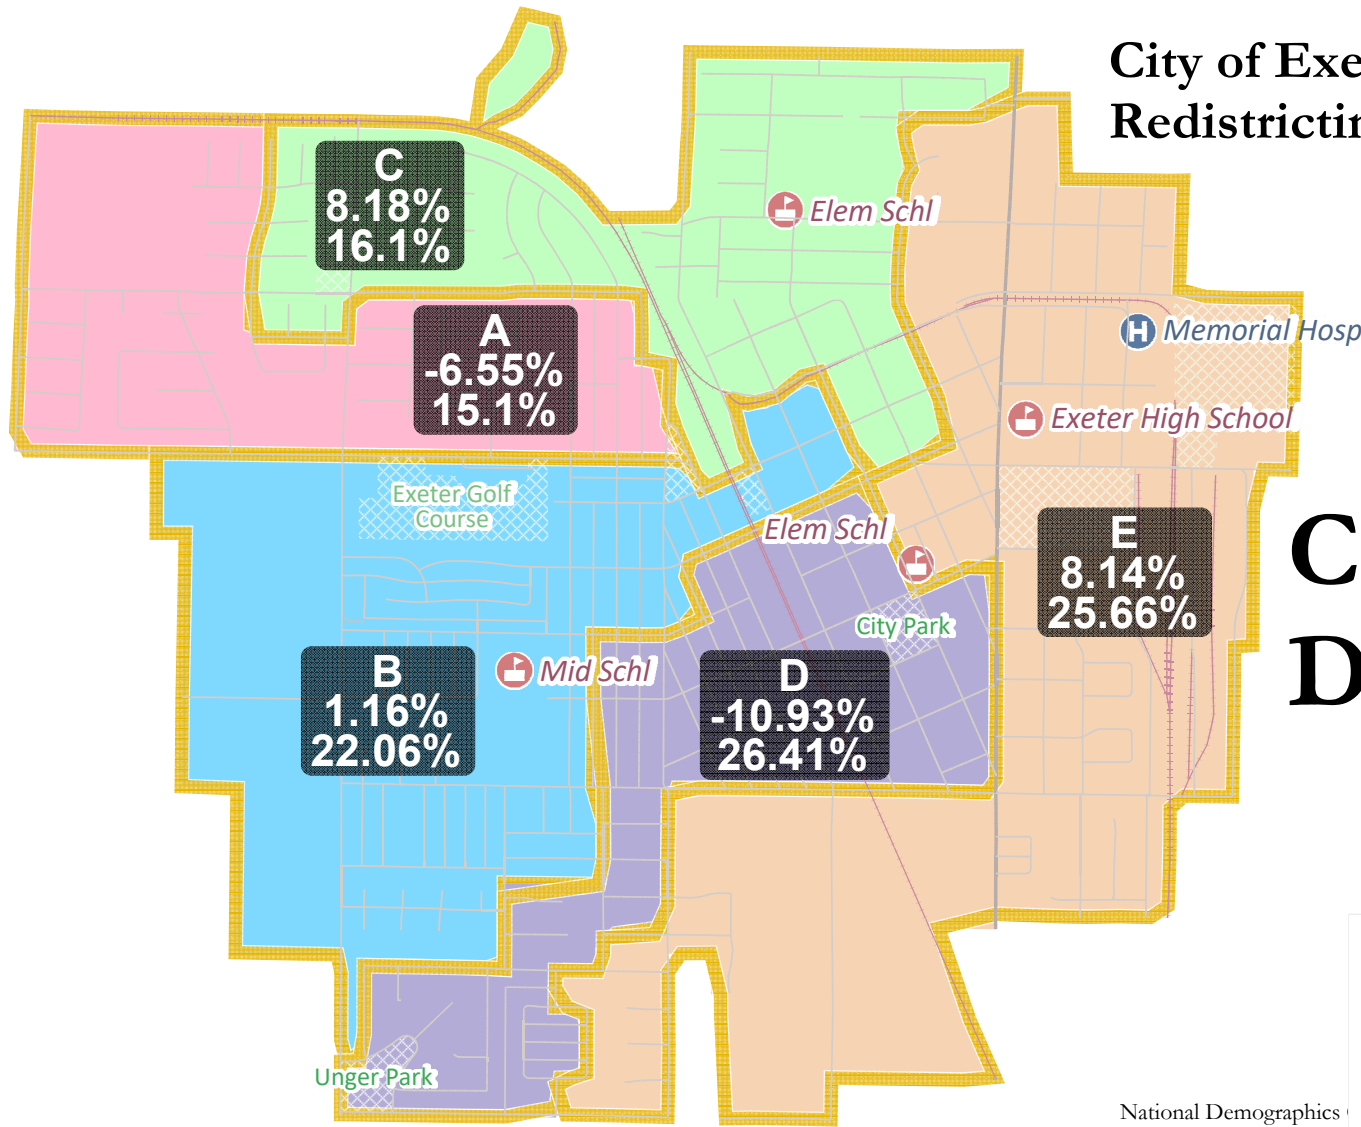

City of Exeter Redistricting 2021

Current Districts

Map layers

-  Current
-  Landmark Point
-  Landmark Area
-  Railroad
-  Streets

National Demographics
December 28, 2021